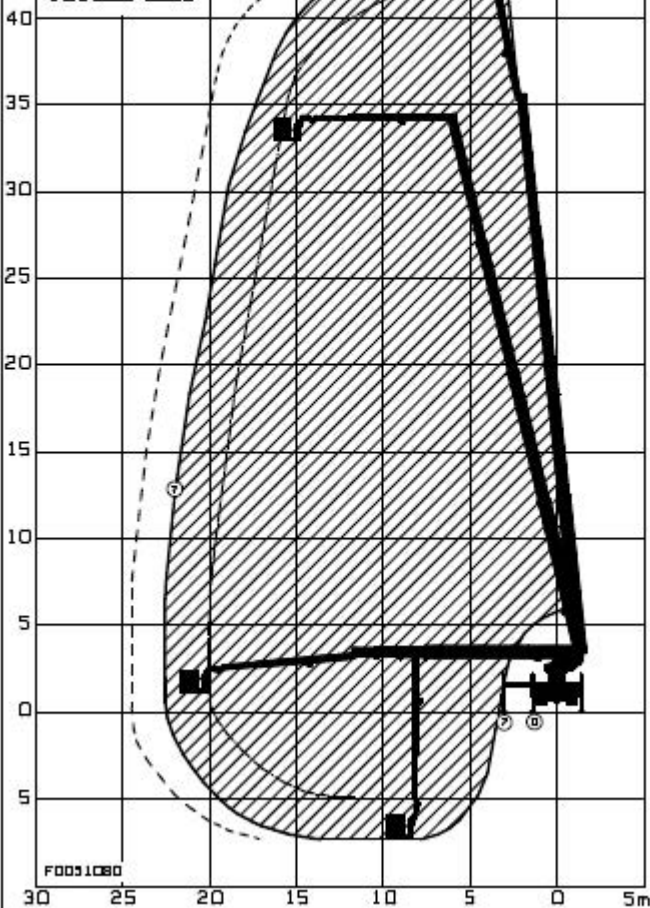

S 45 XDT
Extendable platform
120...360...600kg

F0031080